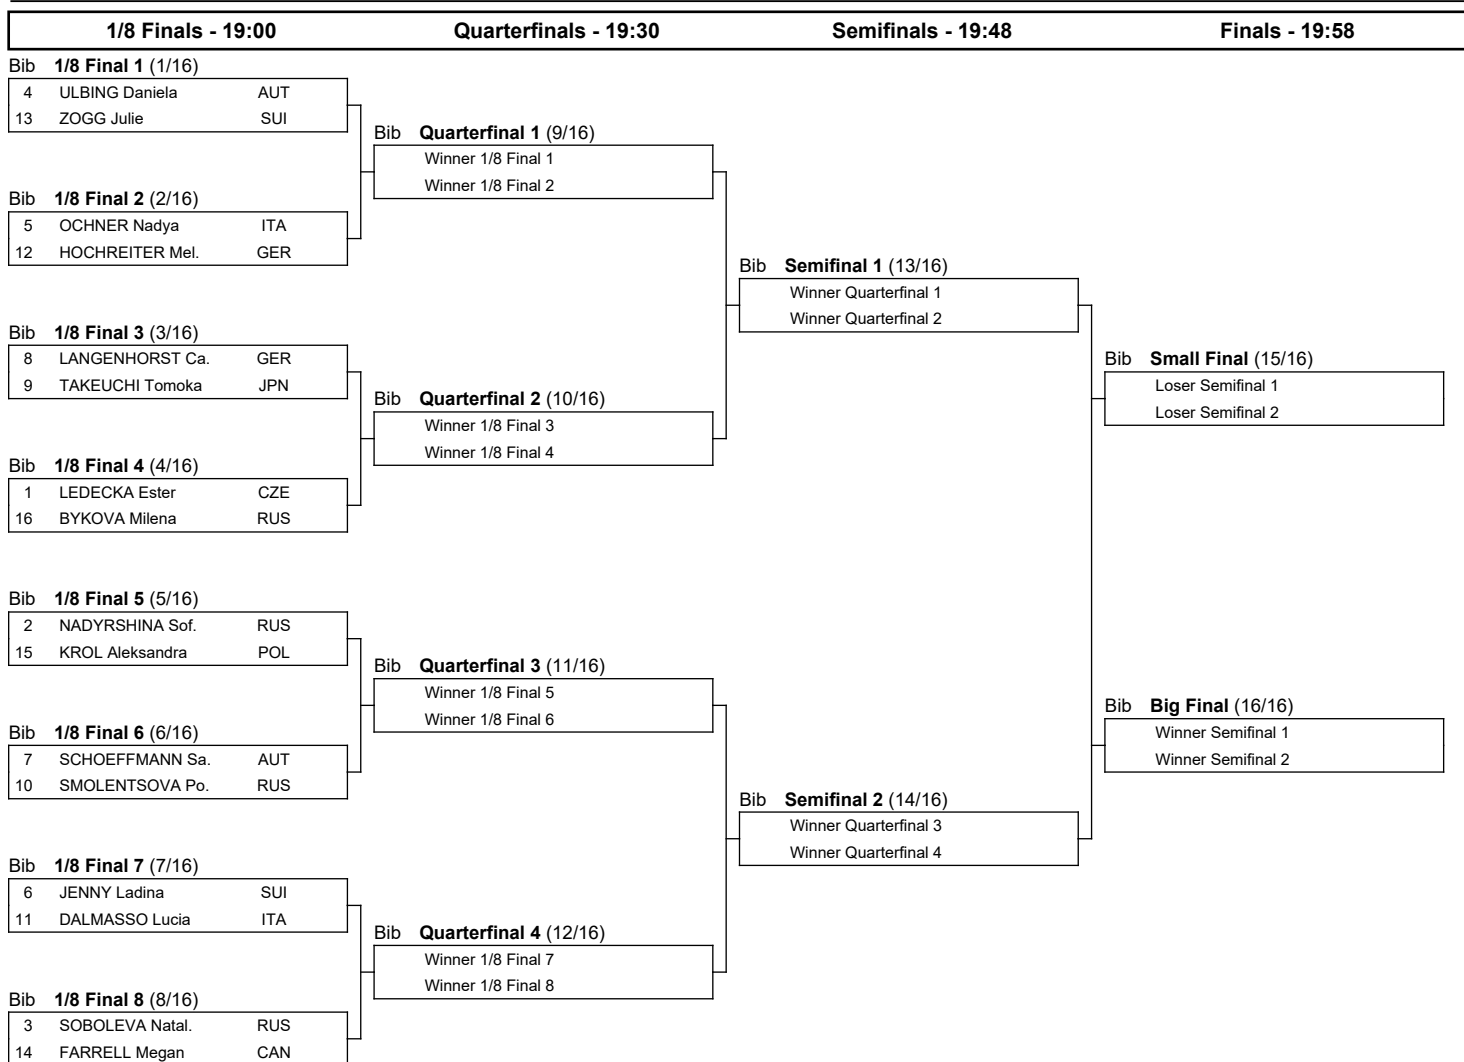

Comune di
Cortina
d'Ampezzo

FIS SNOWBOARD WORLD CUP 2022

Cortina d'Ampezzo (ITA)

Women's Parallel Giant Slalom

SAT 18 DEC 2021

Start Time : 19:00

BRACKETS

Progression system: The winner after one run advances to the next phase. The winners of the 1/8 Final heats qualify to the Quarterfinals. The winners of the Quarterfinals qualify to the Semifinals. The winners of the Semifinals qualify to the Big Final. The losers of the Semifinals qualify to the Small Final.