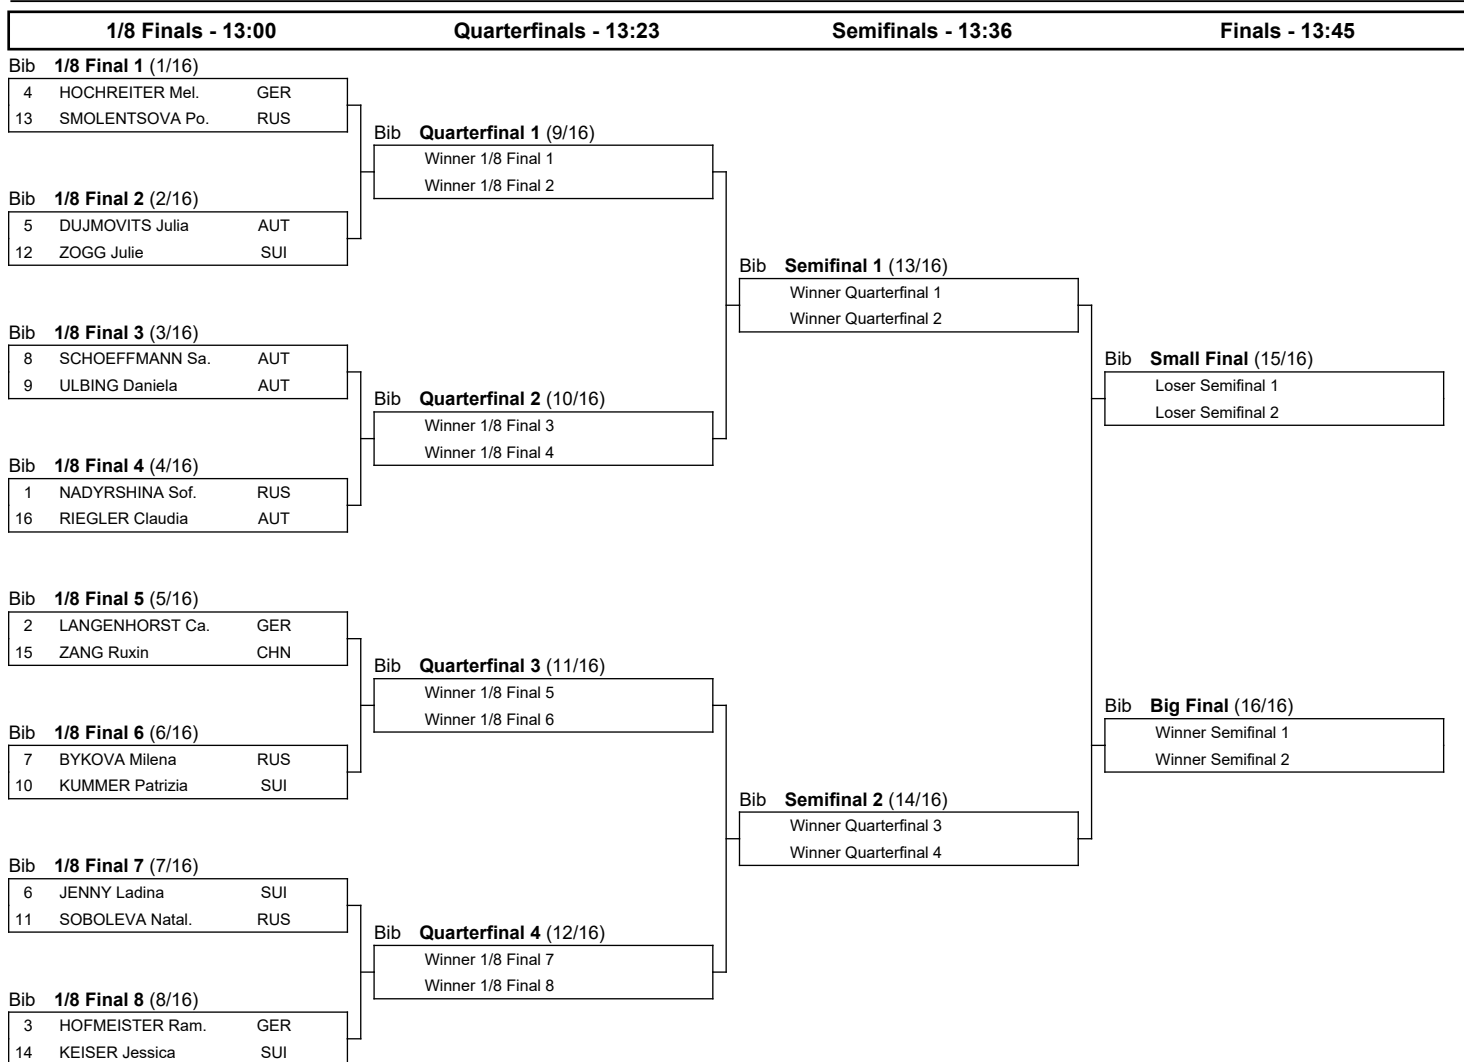

## FIS SNOWBOARD WORLD CUP 2022

### Bannoye (RUS)

Women's Parallel Giant Slalom

SAT 11 DEC 2021

Start Time : 13:00

### BRACKETS

Progression system: The winner after one run advances to the next phase. The winners of the 1/8 Final heats qualify to the Quarterfinals. The winners of the Quarterfinals qualify to the Semifinals. The winners of the Semifinals qualify to the Big Final. The losers of the Semifinals qualify to the Small Final.